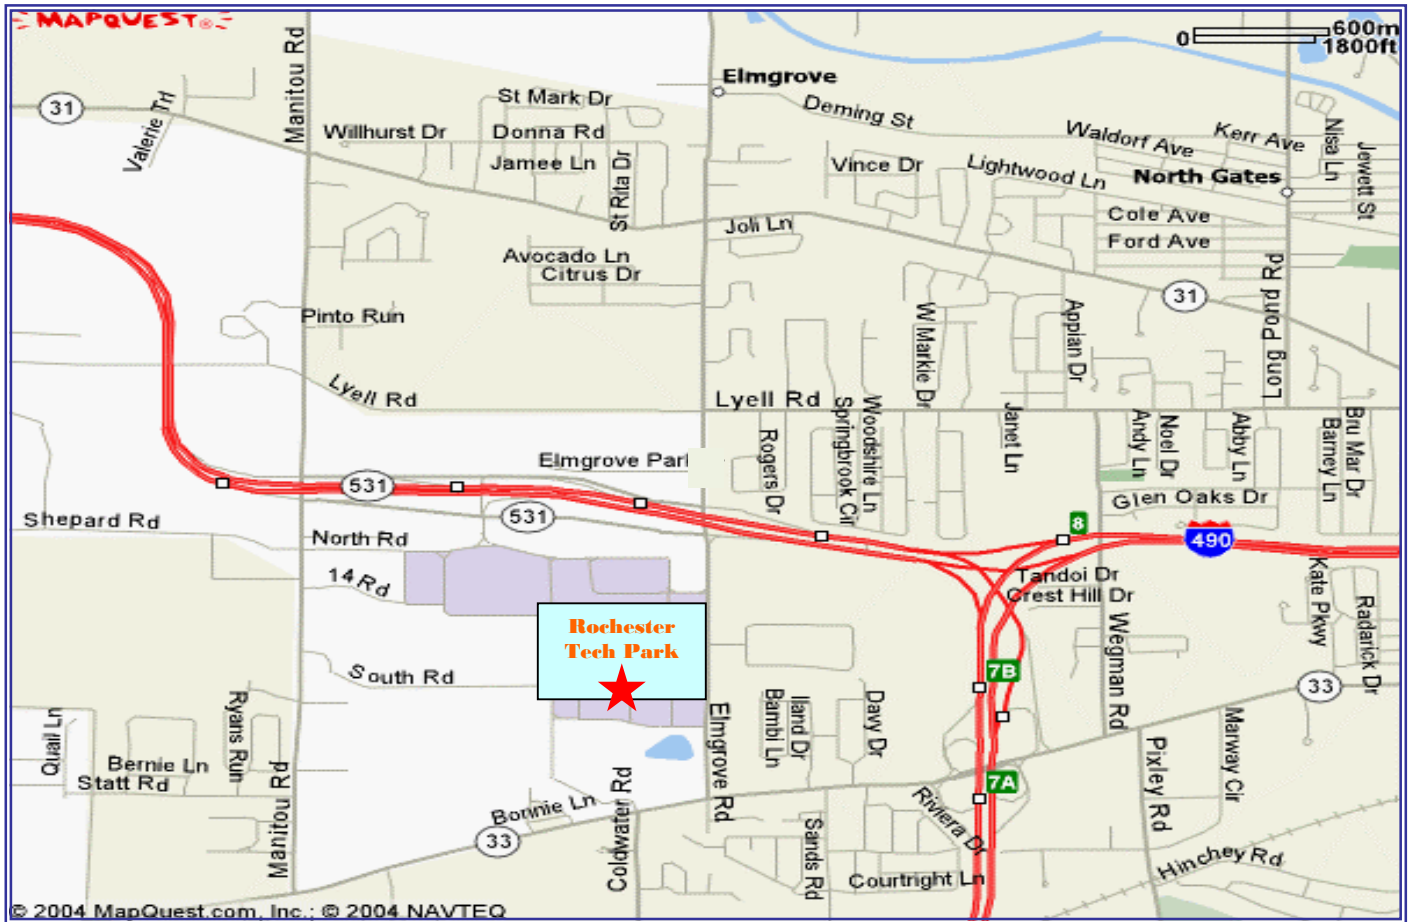

DIRECTIONS TO ROCHESTER TECHNOLOGY PARK

789 Elmgrove Road
Building One
Rochester, NY 14624
(585) 295-1250

From Downtown Rochester

I-490 West to Route 531
Route 531 to Elmgrove Road exit
Left on Elmgrove, to 2nd park entrance
Right on Synergy Drive
(across from YMCA)
Visitor parking around the loop

From Eastern NY (via Thruway)

I-90 (NYS Thruway)
West to Henrietta exit
I-390 North to I-490 West
I-490 West to Route 531
Route 531 to Elmgrove Road exit
Left on Elmgrove, to 2nd park entrance
Right onto Synergy Drive (across from YMCA)

From Rochester Airport

I-390 North to I-490 West
I-490 West to Route 531
Route 531 to Elmgrove Road exit
Left on Elmgrove, to 2nd park entrance
Right on Synergy Drive (across from YMCA)
Visitor parking around the loop

From Western NY (via Thruway)

I-90 (NYS Thruway)
East to LeRoy exit
I-490 East to Route 531
Route 531 to Elmgrove Road exit
Right on Elmgrove, to 2nd park entrance
Right onto Synergy Drive (across from YMCA)